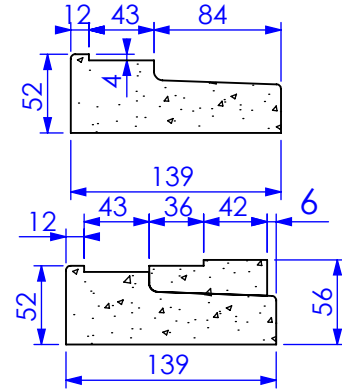

HS-A-139

B

C

D

kleurnummer:

- 1: Granite Black
- 2: Marble Black
- 3: Pure Gray
- 4: Nature Gray
- 5: Pearl White
- 6: Concrete Gray
- 7: anders, nl.

.....

opties: