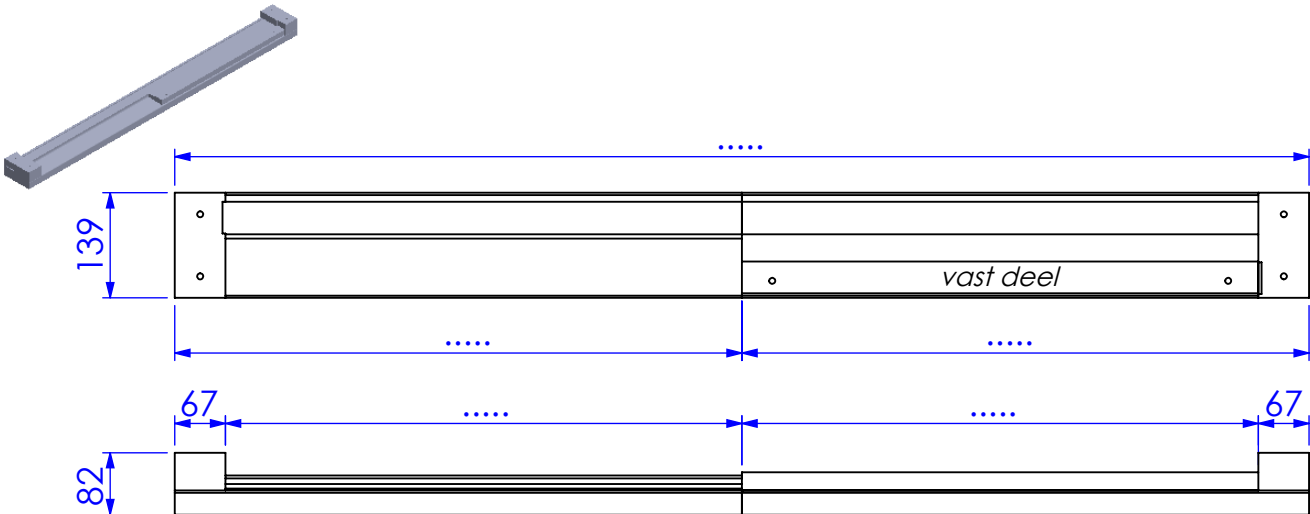

HS-A-139

B

C

D

kleurnummer:

- 1: Granite Black
- 2: Marble Black
- 3: Pure Gray
- 4: Nature Gray
- 5: Pearl White
- 6: Concrete Gray
- 7: anders, nl.

.....

opties: