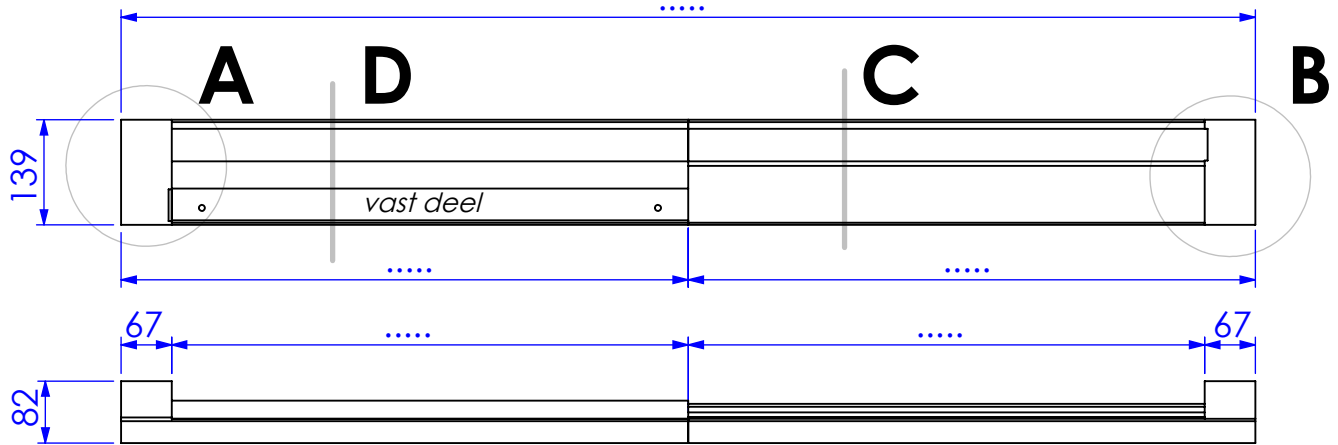

HS-A-139

B

C

D

kleurnummer:

- 1: Granite Black
- 2: Marble Black
- 3: Pure Gray
- 4: Nature Gray
- 5: Pearl White
- 6: Concrete Gray
- 7: anders, nl.

.....

opties: