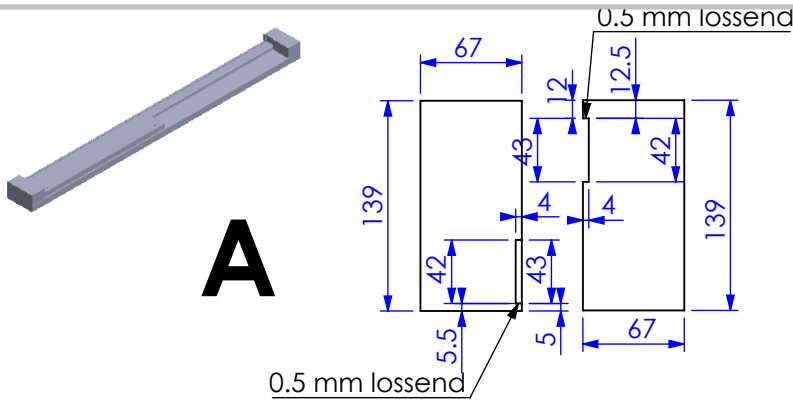

HS-A-139

B

C

D

kleurnummer:

- 1: Granite Black
- 2: Marble Black
- 3: Pure Gray
- 4: Nature Gray
- 5: Pearl White
- 6: Concrete Gray
- 7: anders, nl.

.....

opties: